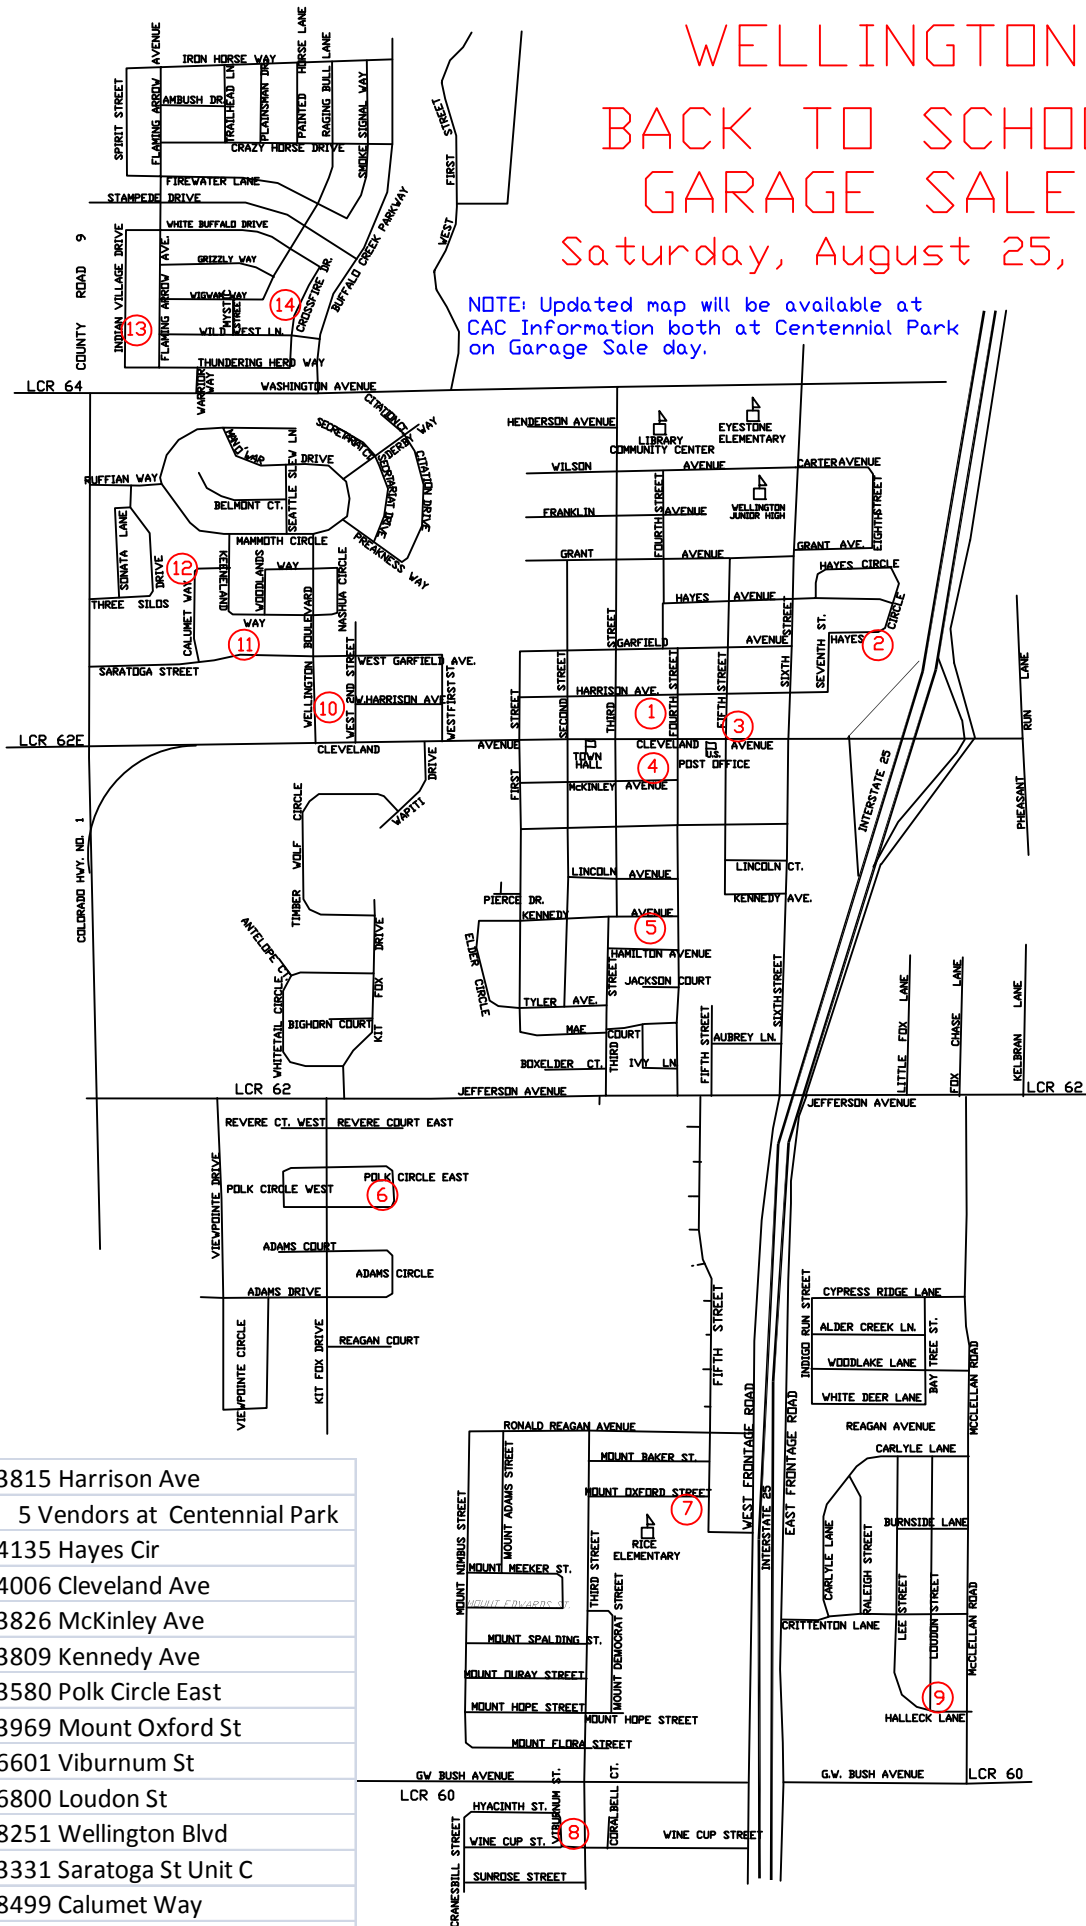

# WELLINGTON BACK TO SCHOOL GARAGE SALES

Saturday, August 25, 2012

NOTE: Updated map will be available at CAC Information both at Centennial Park on Garage Sale day.

1	3815 Harrison Ave
	5 Vendors at Centennial Park
2	4135 Hayes Cir
3	4006 Cleveland Ave
4	3826 McKinley Ave
5	3809 Kennedy Ave
6	3580 Polk Circle East
7	3969 Mount Oxford St
8	6601 Viburnum St
9	6800 Loudon St
10	8251 Wellington Blvd
11	3331 Saratoga St Unit C
12	8499 Calumet Way
13	8768 Indian Village Dr
14	8781 Crossfire Dr